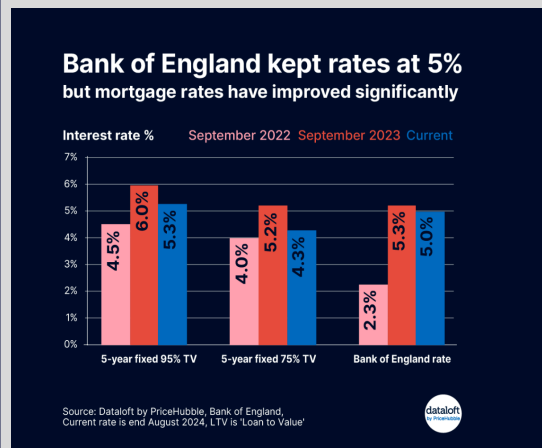

- The Bank of England voted to keep rates at 5% in the September meeting, having cut them in August, stating more cuts are on the cards if inflation stays low.
- Mortgage rates have already fallen significantly, pricing in the potential for further interest rate cuts. A 5 year fixed mortgage (on a 75% LTV*) is now 4.3%, down from 5.2% a year ago and not far off the September 2022 rate (4.0%).
- Increased competition in the mortgage market suggests rates will go even lower over the next few months.

BRIGHTWATER

2 High Street
Ringwood
Hampshire
BH24 1AF

01425 478 719

brightwaterproperties.co.uk

SCAN HERE
to see more
property details